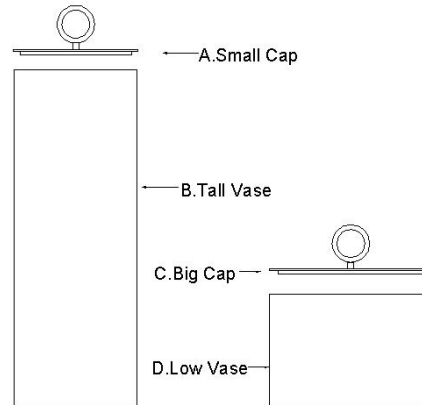

## UTTERMOST ASSEMBLY INSTRUCTIONS

**ITEM#: 17766**

**PARTS LIST: A. Small Cap B. Tall Vase C. Big Cap D. Low Vase**

**\*\*Please make sure you have all the parts indicated above before you begin assembly of this item. This item should be assembled on a soft surface to prevent scratching the finish during assembly.**

- 1. Take out all the parts from the Package,  
Place them in a soft position.**
- 2. Put A(Small Cap) onto B(Tall Vase)  
Put C(Big Cap) onto D(Low Vase)  
as the picture shows**

PO BOX 558/3325 GRASSY HILL RD ROCKY MOUNT VIRGINIA 24151